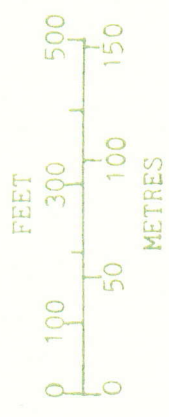

Holywells Nature Trail

Key

- = Trail with station number
- = Conservation site boundary
- = Main park area
- = Waterway

Scale

This circular trail is about 1 mile (2km) long and takes about 1 hour.

Please respect the area.